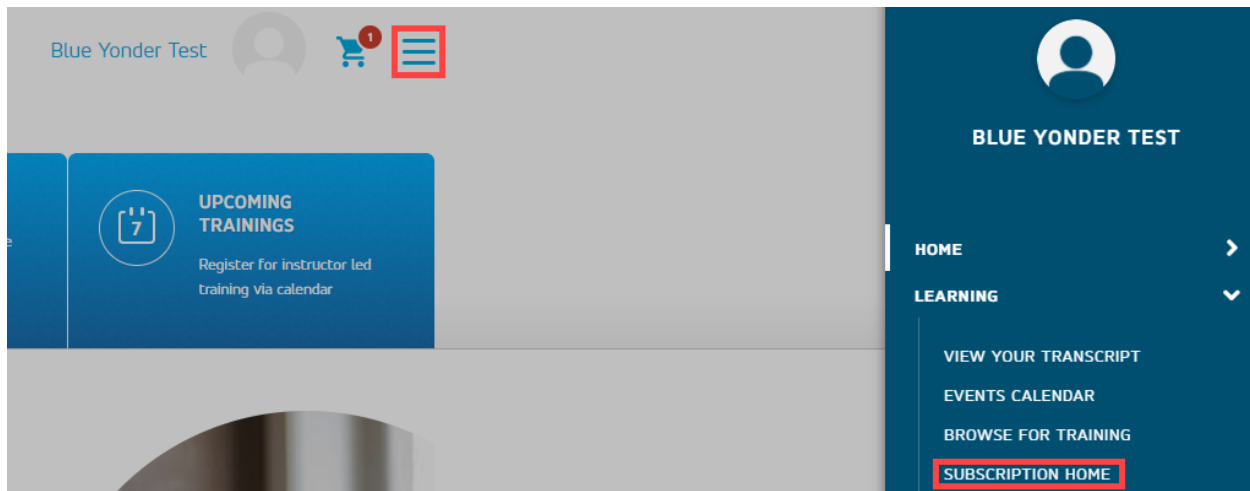

## How to Access Your Subscription(s)

To access your subscription(s):

1. Click the menu button in the top right-hand corner, then click **SUBSCRIPTION HOME** from the drop-down menu.

2. Locate your subscription and click on the product name.

**Note:** The top tabs show the different subscriptions that Blue Yonder Education Services offers. You only have access to subscription courses you purchased.

3. Click **View Courses** and then the course name.